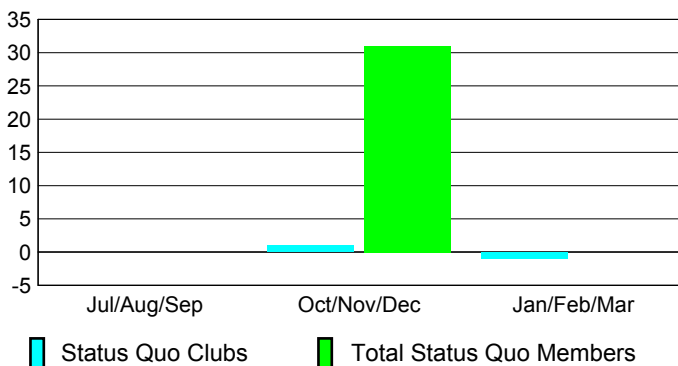

Club Results 2009-2010

Goal, New, Dropped, Gain/Loss

Comparison of Club Gain/Loss

Current Year Compared to the Previous Year

YTD Status Quo Clubs 2009-2010

Status Quo Clubs Compared to Status Quo Members

MEMBERSHIP