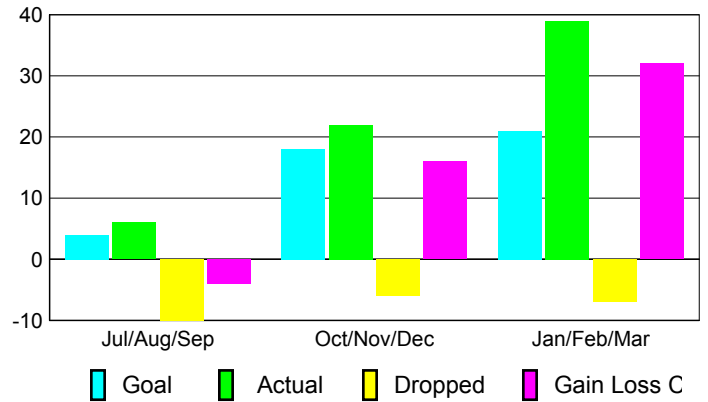

Membership Results 2009-2010

Goal, New, Dropped, Gain/Loss

Comparison of Membership Gain/Loss

Current Year Compared to the Previous Year