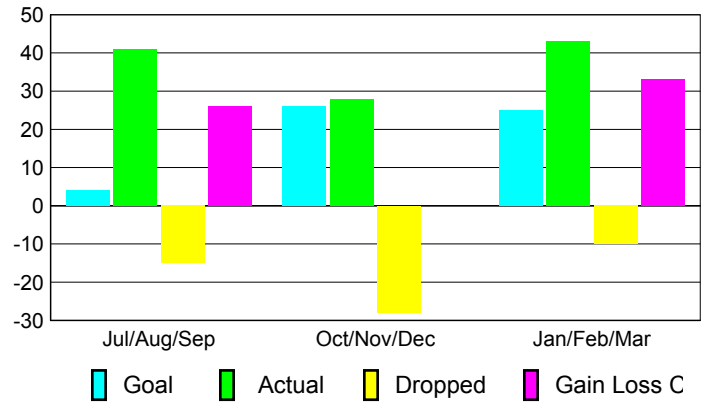

Membership Results 2009-2010

Goal, New, Dropped, Gain/Loss