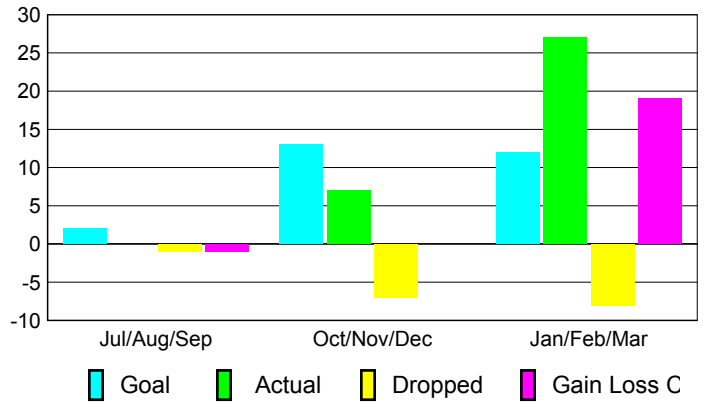

Membership Results 2009-2010

Goal, New, Dropped, Gain/Loss

Comparison of Membership Gain/Loss

Current Year Compared to the Previous Year