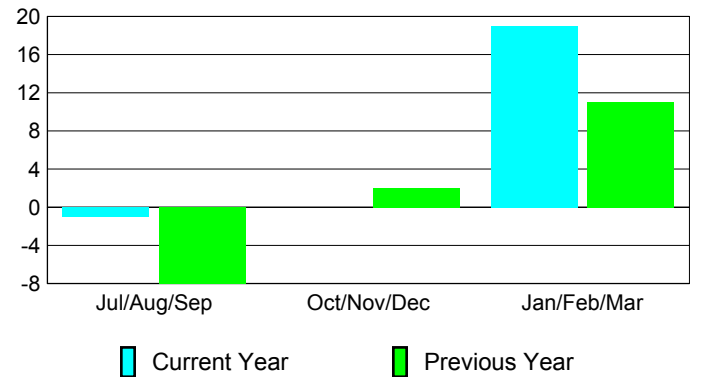

Gender Comparison 2009-2010

Jul/Aug/Sep

Oct/Nov/Dec

Jan/Feb/Mar

Male

Female