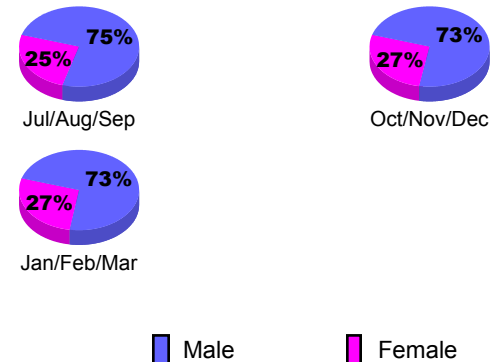

Gender Comparison 2009-2010