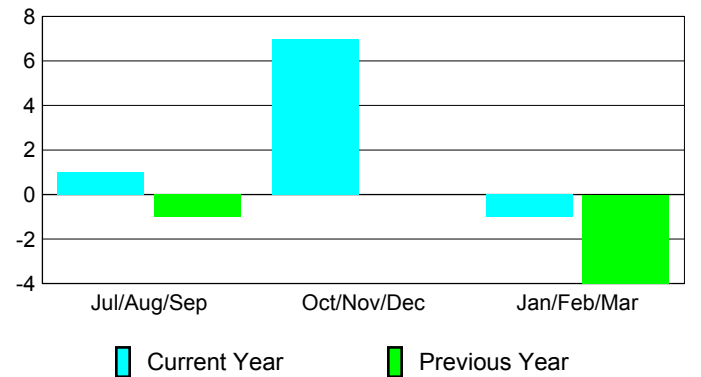

Comparison of Membership Gain/Loss

Current Year Compared to the Previous Year