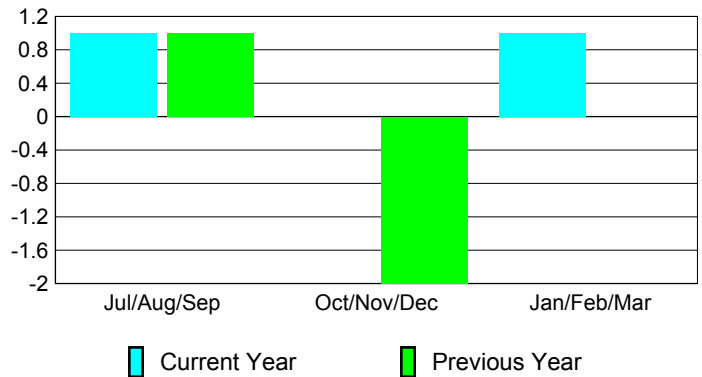

Comparison of Membership Gain/Loss

Current Year Compared to the Previous Year