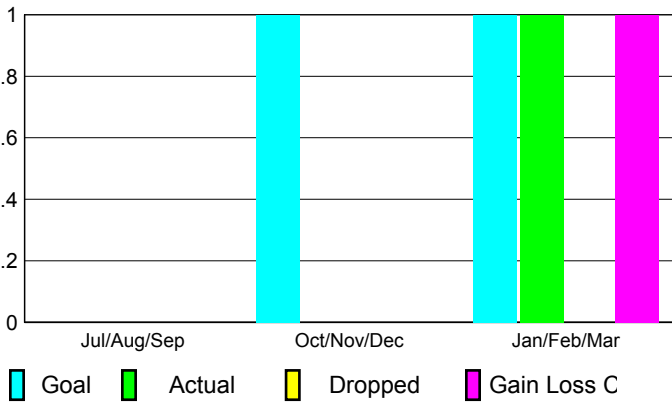

2009-2010 GMT Quarterly Report for District (or Undistricted) **District 403 B REP OF**

GMT: **NORBERT BATIONO**

Location: **REP OF CAMEROON**

GMT CA: **6**

CLUBS

Club Results 2009-2010

Clubs 2008-2009

Month	New Club Goal	Actual New Clubs	Actual Dropped Clubs	Gain/Loss of Clubs	Gain/Loss of Clubs
Jul/Aug/Sep	0	0	0	0	0
Oct/Nov/Dec	1	0	0	0	1
Jan/Feb/Mar	1	1	0	1	2
Totals	2	1	0	1	3

Club Results 2009-2010

Goal, New, Dropped, Gain/Loss

Comparison of Club Gain/Loss

Current Year Compared to the Previous Year