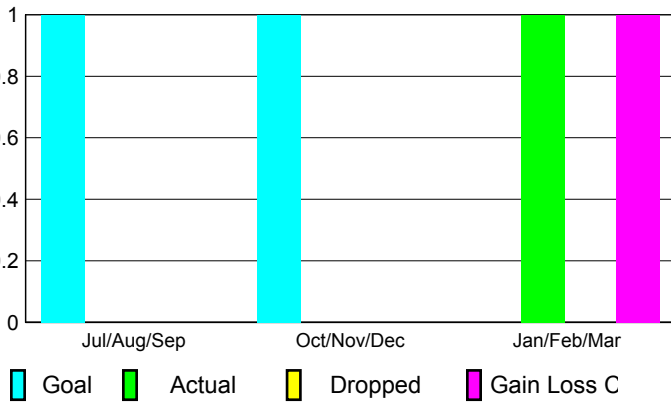

2009-2010 GMT Quarterly Report for District (or Undistricted) **District 403 B**

GMT: NORBERT BATIONO

Location: REPUBLIQUE de MADAGASCAR

GMT CA: 6

CLUBS

Club Results
2009-2010

Clubs
2008-2009

Month	New Club Goal	Actual New Clubs	Actual Dropped Clubs	Gain/Loss of Clubs	Gain/Loss of Clubs
Jul/Aug/Sep	1	0	0	0	0
Oct/Nov/Dec	1	0	0	0	0
Jan/Feb/Mar	0	1	0	1	0
Totals	2	1	0	1	0

Club Results 2009-2010

Goal, New, Dropped, Gain/Loss