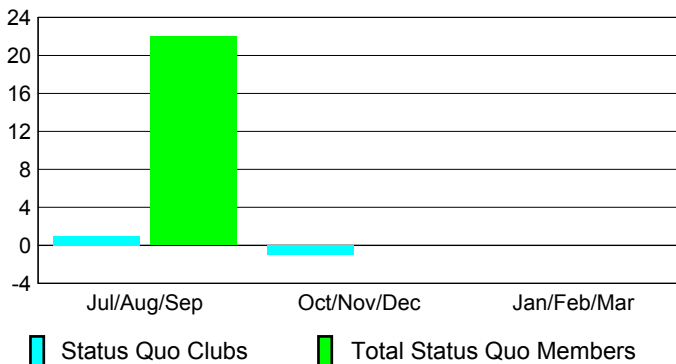

Location: REPUBLIQUE de MADAGASCAR

GMT CA: 6

CLUBS

Club Results
2009-2010

Clubs
2008-2009

Month	New Club Goal	Actual New Clubs	Actual Dropped Clubs	Gain/Loss of Clubs	Gain/Loss of Clubs
Jul/Aug/Sep	1	0	0	0	0
Oct/Nov/Dec	1	0	0	0	0
Jan/Feb/Mar	0	1	0	1	0
Totals	2	1	0	1	0

Club Results 2009-2010

Goal, New, Dropped, Gain/Loss

Comparison of Club Gain/Loss

Current Year Compared to the Previous Year

YTD Status Quo Clubs 2009-2010

Status Quo Clubs Compared to Status Quo Members

MEMBERSHIP