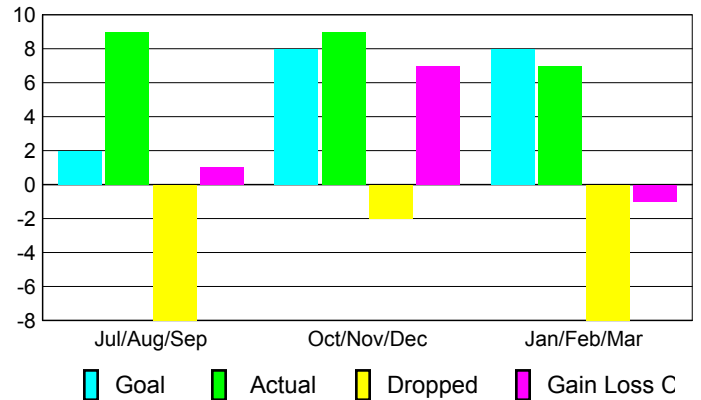

Membership Results 2009-2010

Goal, New, Dropped, Gain/Loss