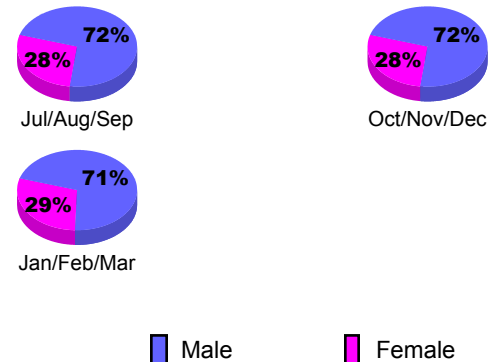

Gender Comparison 2009-2010