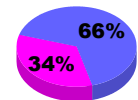

Oct/Nov/Dec