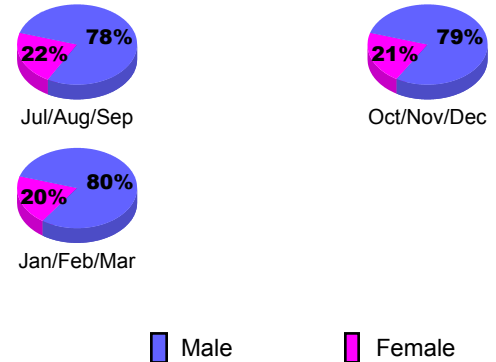

Gender Comparison 2009-2010