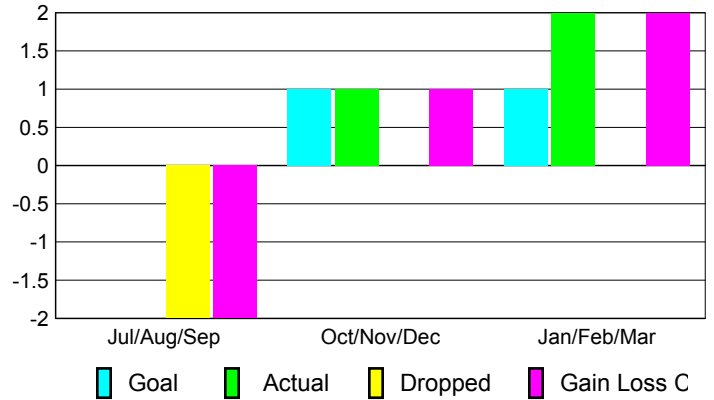

Membership Results 2009-2010

Goal, New, Dropped, Gain/Loss