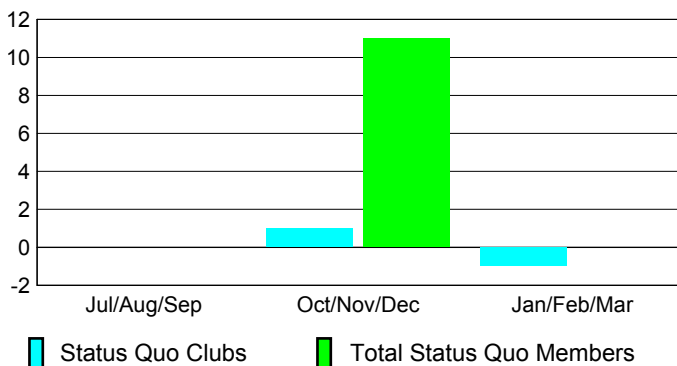

Club Results 2009-2010

Goal, New, Dropped, Gain/Loss

Comparison of Club Gain/Loss

Current Year Compared to the Previous Year

YTD Status Quo Clubs 2009-2010

Status Quo Clubs Compared to Status Quo Members

MEMBERSHIP

Membership Results 2009-2010

Membership 2008-2009

Month	Net Memb Goal	Actual New Memb	Actual Dropped Memb	Gain/Loss of Memb	Gain/Loss of Memb
Jul/Aug/Sep	4	6	-10	-4	3
Oct/Nov/Dec	18	22	-6	16	24
Jan/Feb/Mar	21	39	-7	32	54
Totals	43	67	-23	44	81