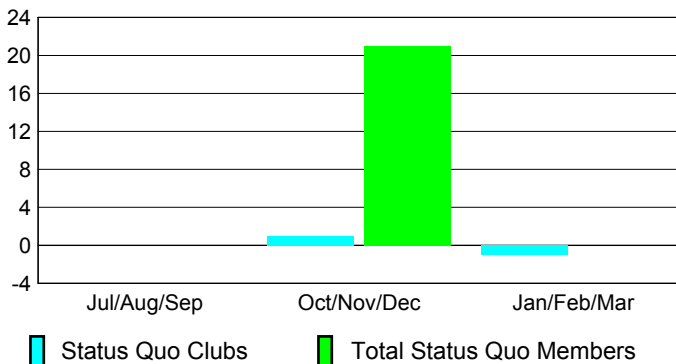

Goal, New, Dropped, Gain/Loss

Comparison of Club Gain/Loss

Current Year Compared to the Previous Year

YTD Status Quo Clubs 2009-2010

Status Quo Clubs Compared to Status Quo Members

MEMBERSHIP

Membership Results
2009-2010