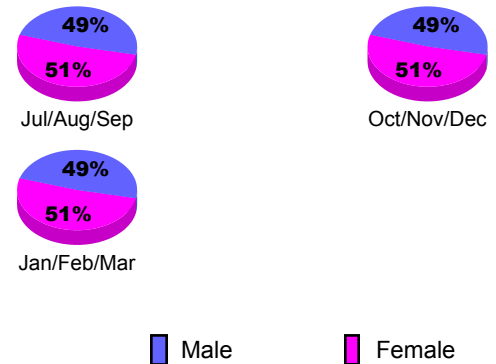

Gender Comparison 2009-2010