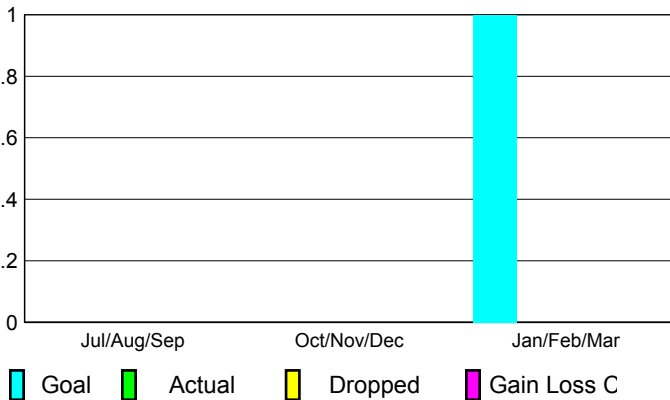

2009-2010 GMT Quarterly Report for District (or Undistricted) **District 403 B**

GMT: **NORBERT BATIONO**

Location: **MAURITIUS**

GMT CA: **6**

CLUBS

**Club Results
2009-2010**

**Clubs
2008-2009**

Month	New Club Goal	Actual New Clubs	Actual Dropped Clubs	Gain/Loss of Clubs	Gain/Loss of Clubs
Jul/Aug/Sep	0	0	0	0	0
Oct/Nov/Dec	0	0	0	0	0
Jan/Feb/Mar	1	0	0	0	0
Totals	1	0	0	0	0

Club Results 2009-2010

Goal, New, Dropped, Gain/Loss