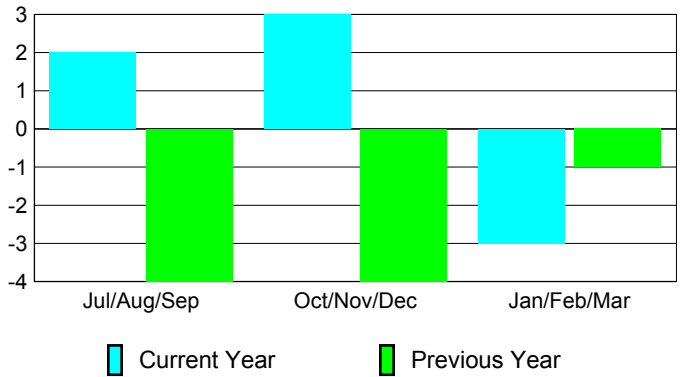

Comparison of Membership Gain/Loss

Current Year Compared to the Previous Year