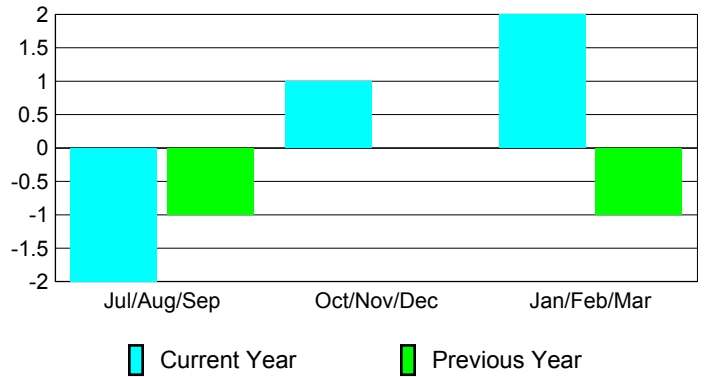

Membership Results 2009-2010

Goal, New, Dropped, Gain/Loss

Comparison of Club Gain/Loss

Current Year Compared to the Previous Year

Comparison of Membership Gain/Loss

Current Year Compared to the Previous Year