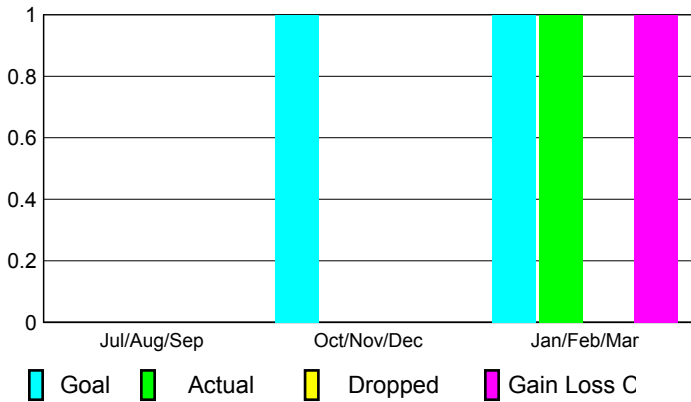

2009-2010 GMT Quarterly Report for District (or Undistricted) **District 403 B REP OF**

GMT: **NORBERT BATIONO**

Location: **REP OF CONGO**

GMT CA: **6**

CLUBS

Club Results 2009-2010				

Clubs 2008-2009				

Month	New Club Goal	Actual New Clubs	Actual Dropped Clubs	Gain/Loss of Clubs	Gain/Loss of Clubs
Jul/Aug/Sep	0	0	0	0	0
Oct/Nov/Dec	1	0	0	0	0
Jan/Feb/Mar	1	1	0	1	0
Totals	2	1	0	1	0

Club Results 2009-2010

Goal, New, Dropped, Gain/Loss

Comparison of Club Gain/Loss

Current Year Compared to the Previous Year