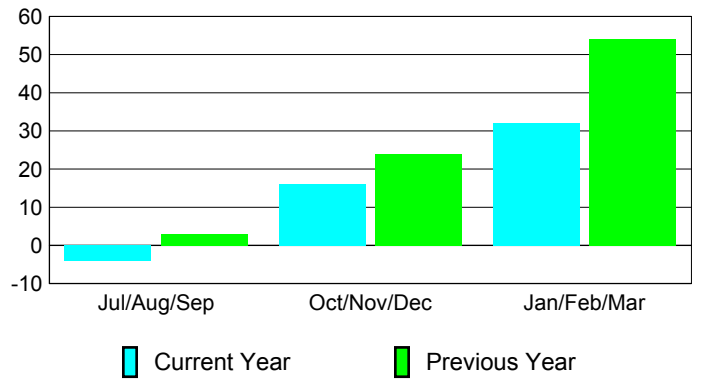

Gender Comparison 2009-2010

Jul/Aug/Sep

Oct/Nov/Dec

Jan/Feb/Mar

Male

Female