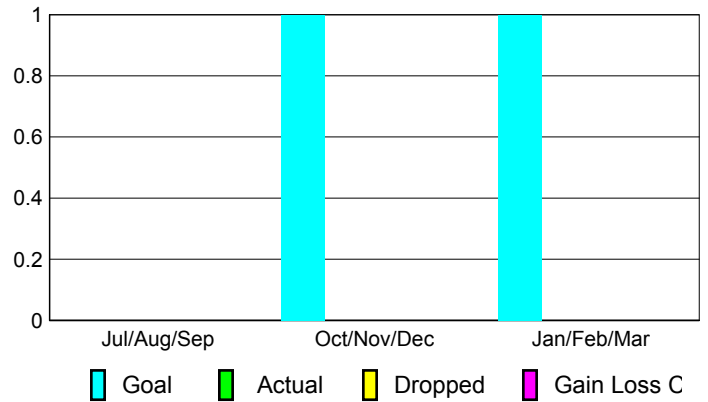

Membership Results 2009-2010

Goal, New, Dropped, Gain/Loss