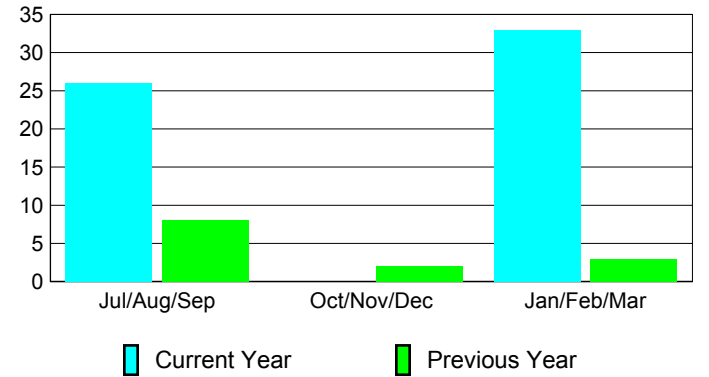

Comparison of Membership Gain/Loss

Current Year Compared to the Previous Year