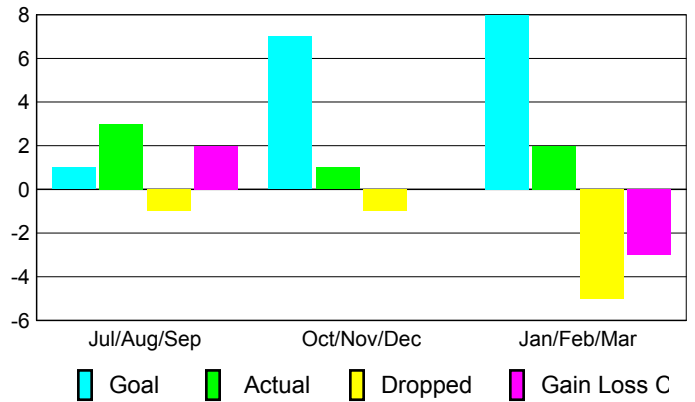

Membership Results 2009-2010

Goal, New, Dropped, Gain/Loss

Comparison of Membership Gain/Loss

Current Year Compared to the Previous Year