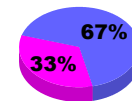

Jan/Feb/Mar

Male

Female