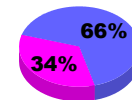

Gender Comparison 2009-2010

Jul/Aug/Sep