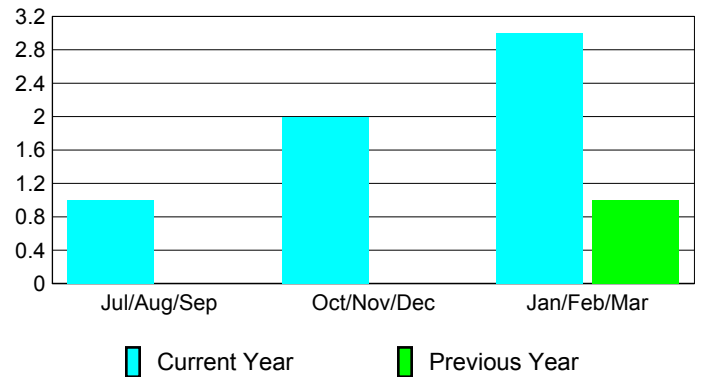

Gender Comparison 2009-2010

Jul/Aug/Sep

Oct/Nov/Dec

Jan/Feb/Mar

Male

Female