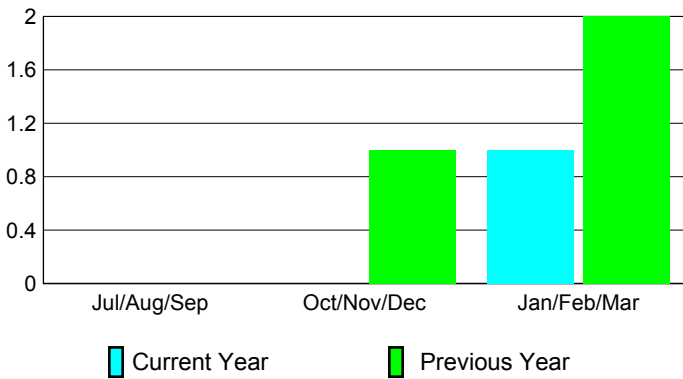

2009-2010 GMT Quarterly Report for District (or Undistricted) **District 403 B REP OF**

GMT: **NORBERT BATIONO**

Location: **REP OF CAMEROON**

GMT CA: **6**

CLUBS

Club Results 2009-2010

Clubs 2008-2009

Month	New Club Goal	Actual New Clubs	Actual Dropped Clubs	Gain/Loss of Clubs	Gain/Loss of Clubs
Jul/Aug/Sep	0	0	0	0	0
Oct/Nov/Dec	1	0	0	0	1
Jan/Feb/Mar	1	1	0	1	2
Totals	2	1	0	1	3

Club Results 2009-2010

Goal, New, Dropped, Gain/Loss

Comparison of Club Gain/Loss

Current Year Compared to the Previous Year

YTD Status Quo Clubs 2009-2010

Status Quo Clubs Compared to Status Quo Members

MEMBERSHIP

Membership Results 2009-2010

Membership 2008-2009

Month	Net Memb Goal	Actual New Memb	Actual Dropped Memb	Gain/Loss of Memb	Gain/Loss of Memb
Jul/Aug/Sep	4	6	-10	-4	3
Oct/Nov/Dec	18	22	-6	16	24
Jan/Feb/Mar	21	39	-7	32	54
Totals	43	67	-23	44	81

Membership Results 2009-2010

Goal, New, Dropped, Gain/Loss

Comparison of Membership Gain/Loss

Current Year Compared to the Previous Year

Gender Comparison 2009-2010

Jul/Aug/Sep

Oct/Nov/Dec

Jan/Feb/Mar

Male

Female