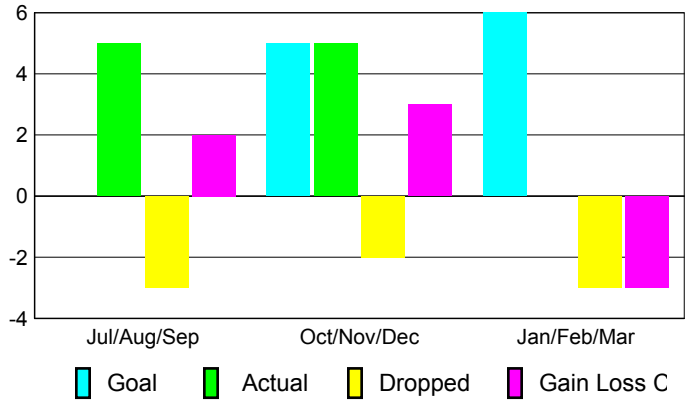

Membership Results 2009-2010

Goal, New, Dropped, Gain/Loss