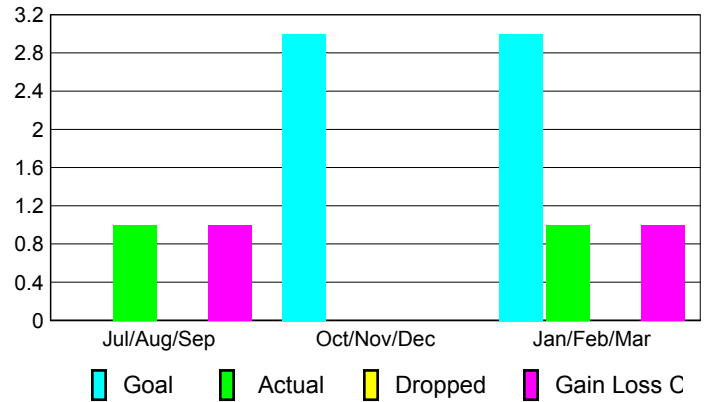

Membership Results 2009-2010

Goal, New, Dropped, Gain/Loss