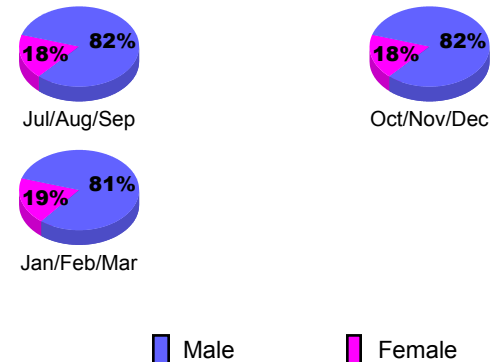

Gender Comparison 2009-2010