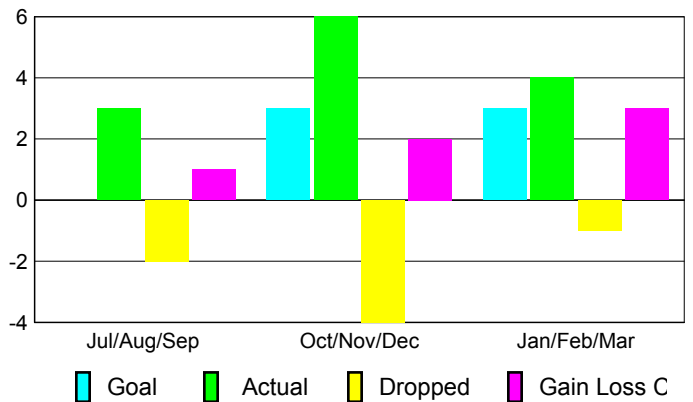

Membership Results 2009-2010

Goal, New, Dropped, Gain/Loss

Comparison of Membership Gain/Loss

Current Year Compared to the Previous Year