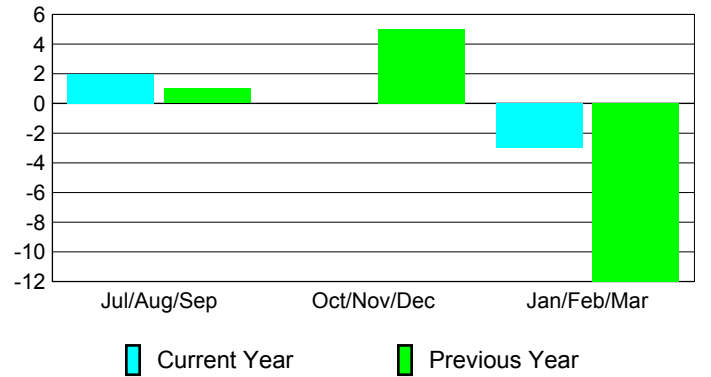

Gender Comparison 2009-2010

Jul/Aug/Sep

Oct/Nov/Dec

Jan/Feb/Mar

Male

Female